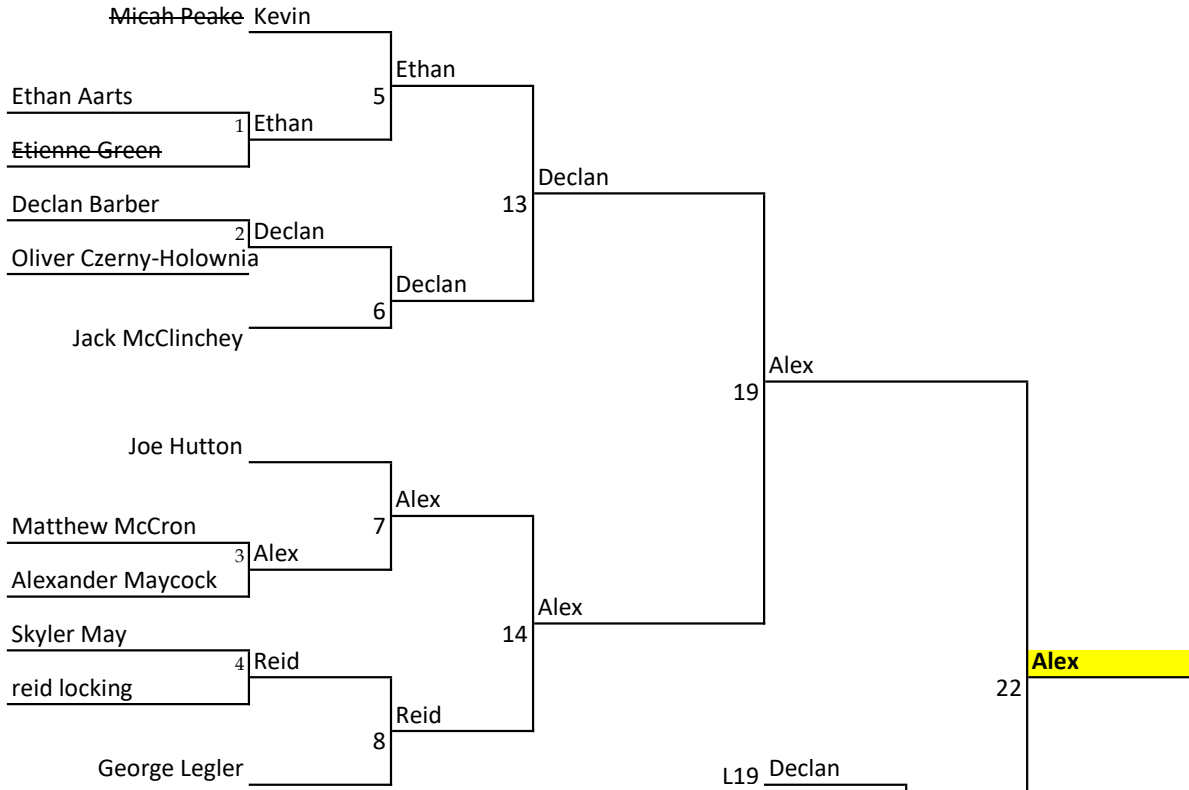

A Bracket

# Open Women

Sina S

Anna J

Elle W

Jamie S

Brooke A

B Bracket

L1 Jaime

L2 Sina

L3 Brooke

A Bracket

Open and U20 Men

B Bracket

A Bracket

U18 Men

A Bracket

U16 Girls

A Bracket

U16 Boys