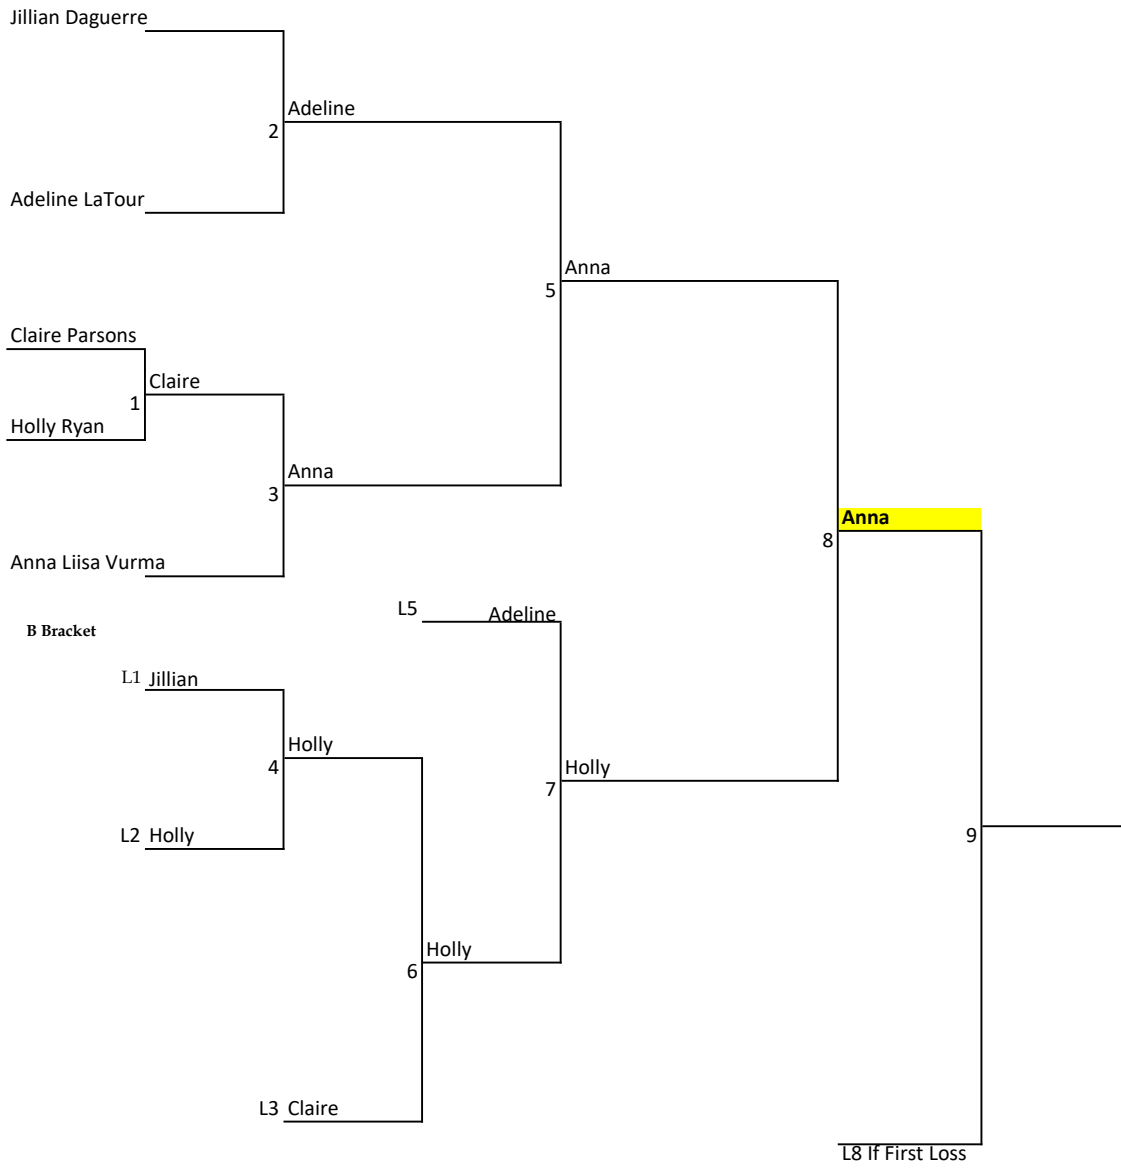

L2 Sina

L3 Brooke

A Bracket

Open and U20 Men

B Bracket

A Bracket

U18 Men

A Bracket

U16 Girls

A Bracket

U16 Boys