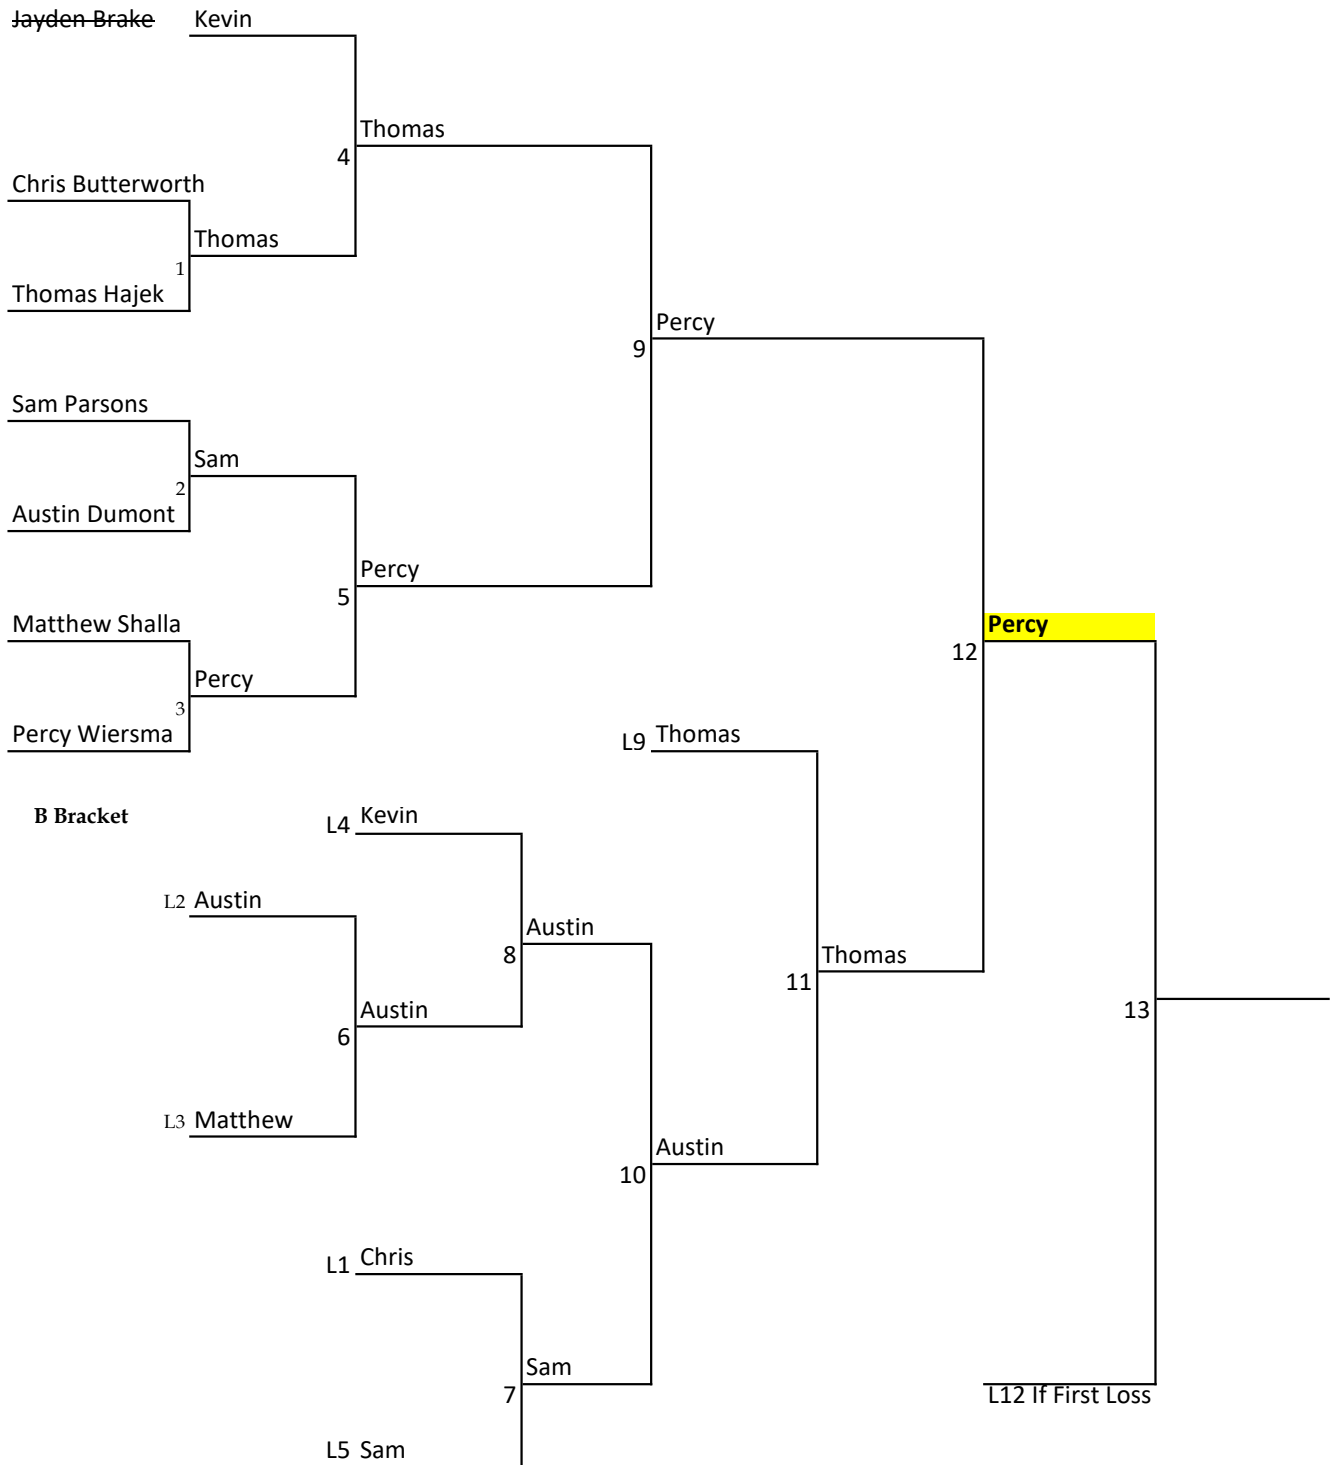

L2 Sina

L3 Brooke

A Bracket

Open and U20 Men

B Bracket

A Bracket

U18 Men

A Bracket

U16 Girls

A Bracket

U16 Boys