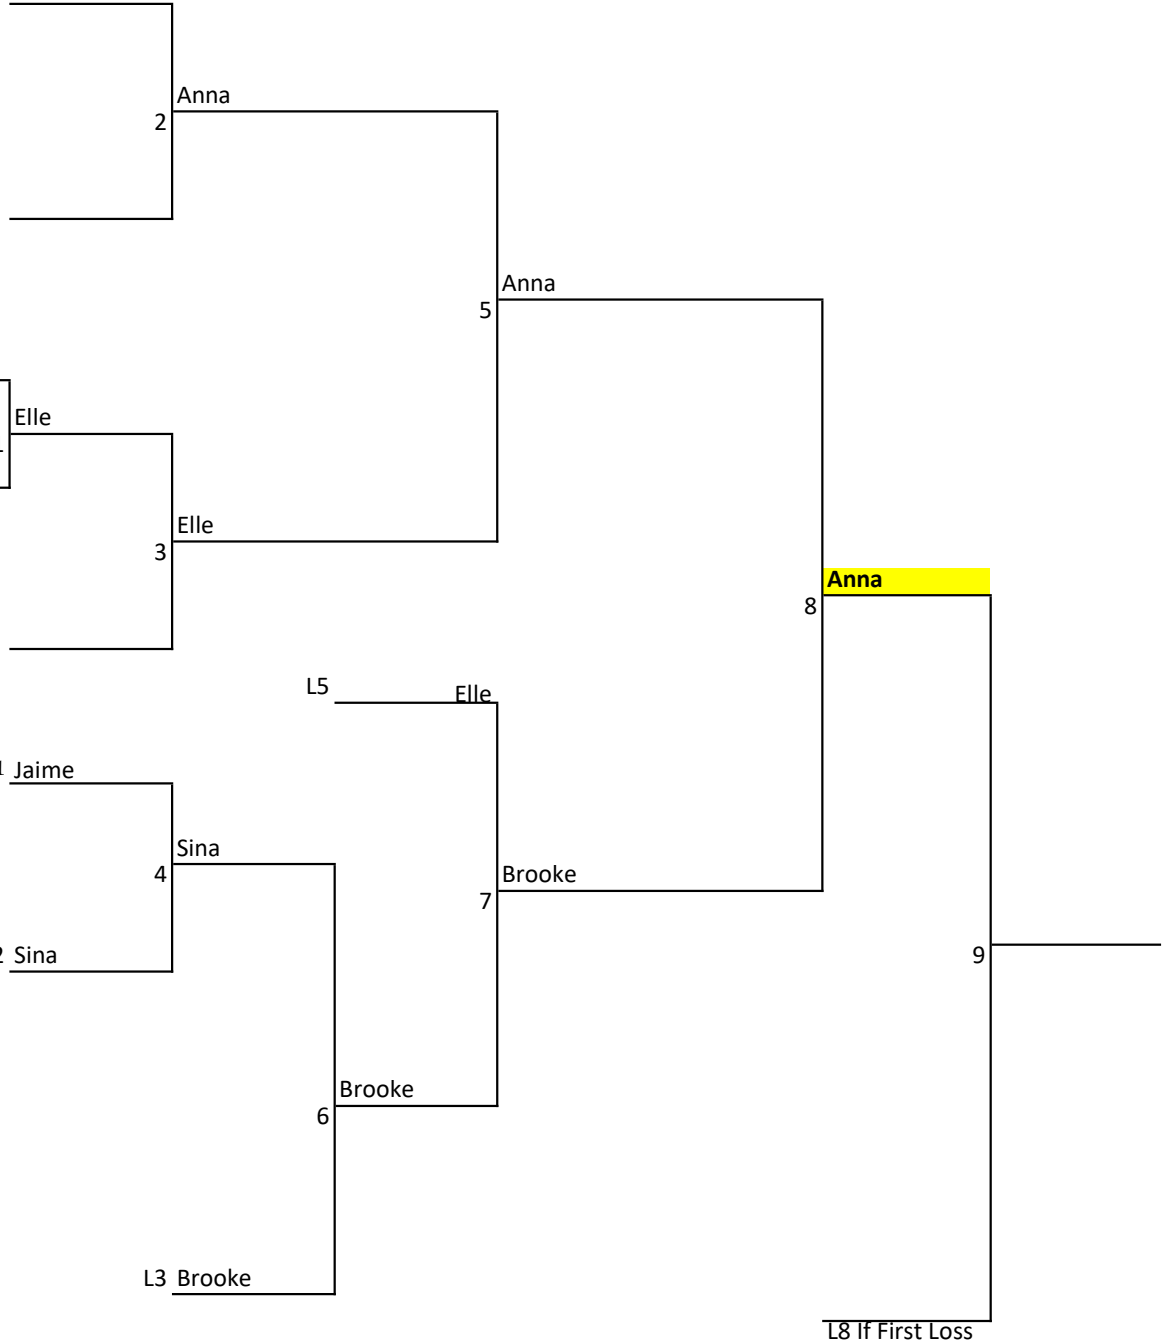

A Bracket

# Open Women

Sina S

Anna J

Elle W

Jamie S

Brooke A

B Bracket

L1 Jaime

L2 Sina

L3 Brooke

A Bracket

Open and U20 Men

B Bracket

A Bracket

U18 Men

A Bracket

U16 Girls

A Bracket

U16 Boys