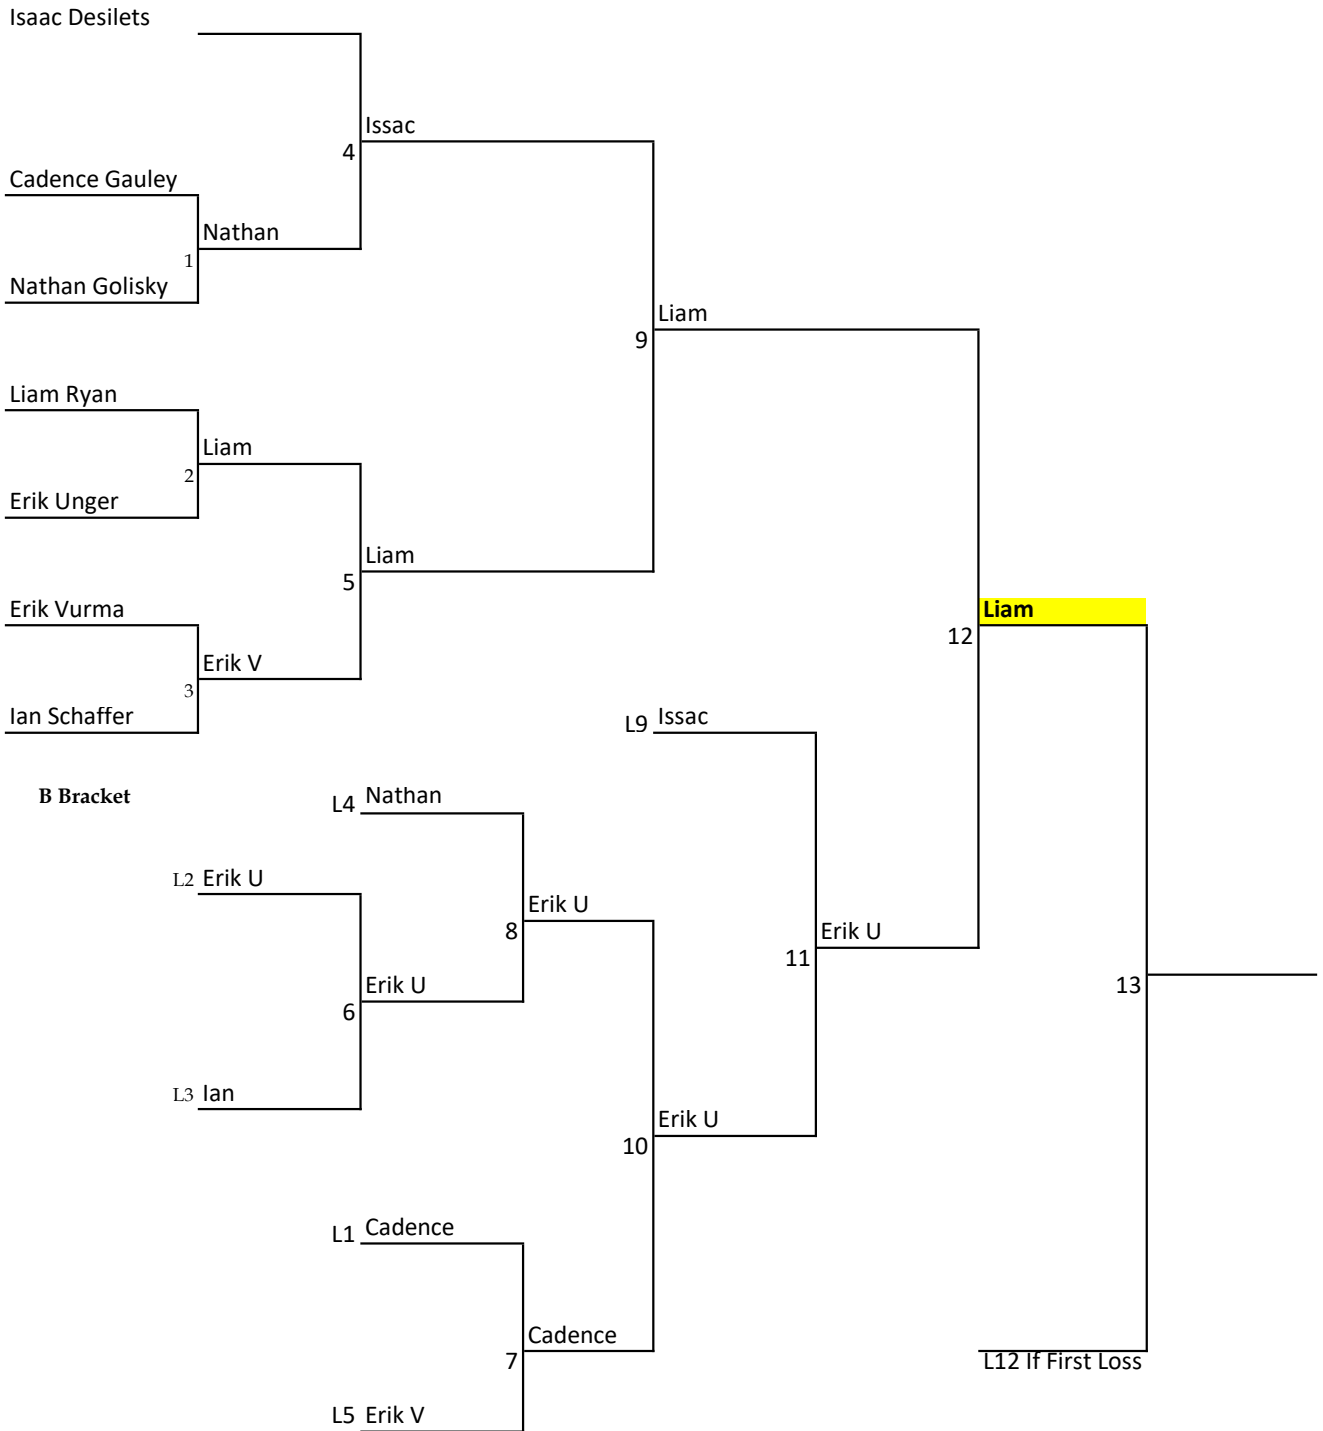

L2 Sina

L3 Brooke

A Bracket

Open and U20 Men

B Bracket

A Bracket

U18 Men

A Bracket

U16 Girls

A Bracket

U16 Boys